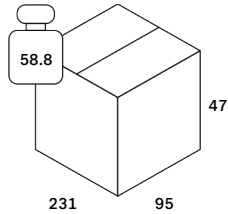

Dimensions

General Dimensions

Width (cm) 216

Depth (cm) 84

Height (cm) 34

Net weight (kg) 32.3

Collection	Jack
Category	Upholstery / Lounger (outdoor sunbed)
Environment	Outdoor
Intrastat code	9401690000
Main material	Teak
Material origin	Indonesia
Wood species	Tectona grandis

Jack outdoor adjustable lounger frame - varnished teak - black 216/84/34

10243

Packaging

Packaging General		Packaging Material Details				
Packaging with outer crate	No	Material	Weight (gram)	Percentage	Recycled	Recyclable
Packaging with inner pallet	No	EVA	75	Less than 1%	No	Yes
Carton box density (burst strength)	275 lbs per square inch	PE	432	2%	No	Yes
		LDPE	1,465	6%	No	Yes
		CARTON/PAPER	23,628	92%	No	Yes

Packaging Details

Pack length (cm)	231	Vol (m3)	1.031415
Pack width (cm)	95	GW (kg)	58.8
Pack thickness (cm)	47	EAN	5404023616593

Jack outdoor adjustable lounge frame - varnished teak - black 216/84/34

10243

10243

Dimensions

Attribute	Value
Armrest height	34 cm
Seat width	65 cm
Seat depth	125 cm
Seat height	25 cm
Free height under furniture	16 cm

Functionality

Attribute	Value
Adjustable back rest	Yes, 4 positions
Comfortably seats up to	1 person
Max. load furniture	250 kg