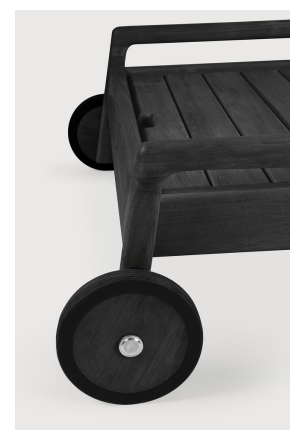

Jack outdoor adjustable lounger frame - varnished teak - black 216/84/34

10243

Description

Alluring from every angle, luxuriant shapes and curves form the basis of the Jack collection. Featuring upholstery woven in Belgium, the Jack offers clean, classic lines with a modern touch. Every detail has been meticulously crafted to ensure comfort and elegance while enjoying the outdoors. Frames and cushions are sold separately.

Dimensions

General Dimensions

Width (cm) 216

Depth (cm) 84

Height (cm) 34

Net weight (kg) 32.3

Collection	Jack
Category	Upholstery / Lounger (outdoor sunbed)
Environment	Outdoor
Intrastat code	9401690000
Main material	Teak
Material origin	Indonesia
Wood species	Tectona grandis

Jack outdoor adjustable lounger frame - varnished teak - black 216/84/34

10243

Packaging

Packaging General		Packaging Material Details				
Packaging with outer crate	No	Material	Weight (gram)	Percentage	Recycled	Recyclable
Packaging with inner pallet	No	EVA	75	Less than 1%	No	Yes
Carton box density (burst strength)	275 lbs per square inch	PE	432	2%	No	Yes
		LDPE	1,465	6%	No	Yes
		CARTON/PAPER	23,628	92%	No	Yes

Packaging Details

Pack length (cm)	231	Vol (m3)	1.031415
Pack width (cm)	95	GW (kg)	58.8
Pack thickness (cm)	47	EAN	5404023616593

Jack outdoor adjustable lounge frame - varnished teak - black 216/84/34

10243